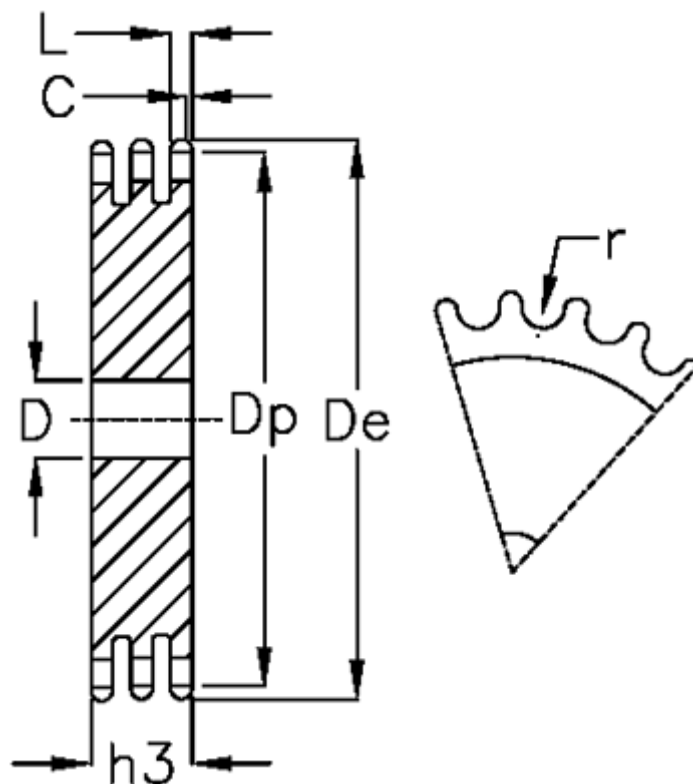

Article number: 616023006036

Description: Plate wheel 10 B-3 Z=36 triplex

## Measures

C	= 2
D	= 25
De	= 189.1
Dp	= 182.15
For chain size	= 5/8 x 3/8
For chain type	= 10 B-3
h3	= 42.1
L	= 9

Number of teeth	= 36
r	= 10.16